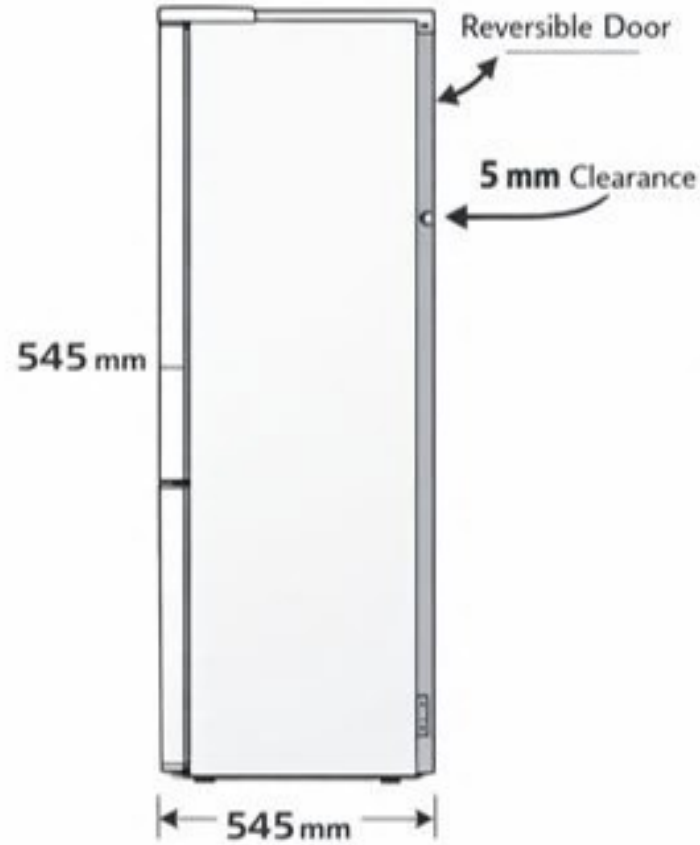

SHARP SJ-SF197E00X-EN

INTEGRATED FREEZER

FRONT VIEW

Weight: 58.7 kg

SIDE VIEW

INSTALLATION SPACE