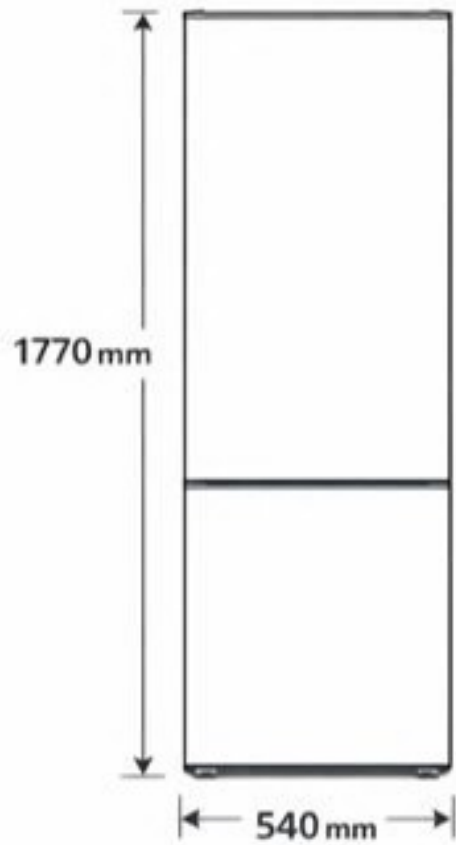

SHARP SJ-SF197E00X-EN

INTEGRATED FREEZER

FRONT VIEW

Weight: 58.7 kg

SIDE VIEW

INSTALLATION SPACE